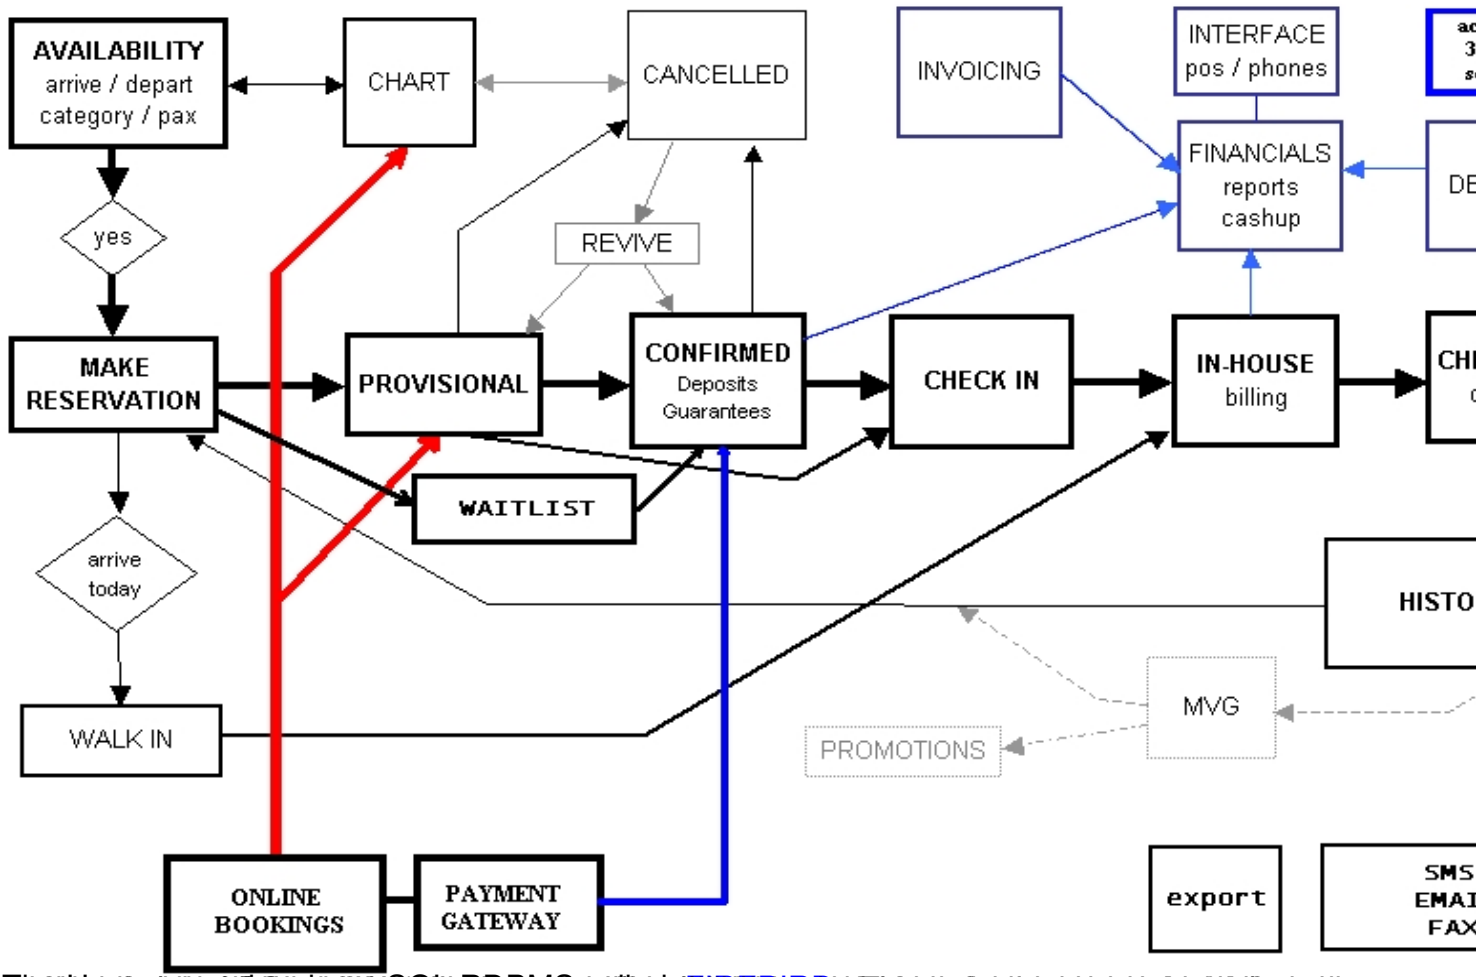

### Overview - User friendly and powerful

**Whatever the style and capacity/size of your hospitality establishment, we'll** accommodate you. Whether it be a city-hotel or a county-hotel, a B&B or a Lodge, a Caravan park, a Game Farm or a multi-styled Resort - with or without Timeshare and/or Fractional Ownership. Whether you are Self-Catering or Full-Service or any combinations of all these, **whatever the variety - we are ready to assist you.**

We understand that **no two places are exactly alike** and there are many differences from one property to another. Inns have been around since biblical times and one would think that things would be standardized, but that simply isn't the case. Few software packages are able to cope with the variety. Most only work in one particular accommodation style. We on the other hand have learned how to satisfy the diversity making **our product one of the very few that can do it with ease and accuracy.**

**The-Host *Hospitality Management System*** is very easy to use, AND it is also a **very-powerful and sophisticated software package**

The following table lists the main components of the reservation system and their interactions. The table is partially obscured by a large watermark.